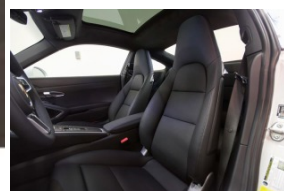

2019 Porsche 911 Carrera 4S 2-Door Coupe

Porsche of London

600 Oxford Street W.

London, N6H 1T9

1.519.601.1322

<http://porschelondon.com>

Vehicle Summary :

Price	$162,545.56 + HST and Licensing CAD
Condition	new
Mileage	90 km
Exterior Colour	Carrara White Metallic
Interior Colour	Standard Interior in Black
Transmission	7-speed Porsche Doppelkupplung (PDK)
VIN (Vehicle Identification Number)	WP0AB2A97KS114768
Stock Number	19039

Additional Features :

- Porsche Logo & Model Designation Painted
- Metallic Paint
- Instrument Dials In Black
- Porsche Doppelkupplung (pdk)
- Adaptive Cruise Control Incl. Porsche Active Safe
- Lane Change Assist
- Steering Code For Rear Model Designation Painted
- Luggage Net In Passenger Footwell
- Smoking Package
- Electric Slide/tilt Sunroof In Glass
- Power Folding Exterior Mirrors
- Bose Surround Sound System
- Sport Chrono Package
- Side Skirts Painted
- Wheels Painted In Black (high Gloss)
- Led Headlights In Black Incl. Porsche Dynamic Light System Plus (pdl Plus) W/ P3e Or P3g
- Illuminated
- Tinted Taillights
- Fuel Cap With Aluminum Look Finish
- Interior Trim In Brushed Aluminum (i.c.w. Standard Interior)
- Power Sport Seats (14-way) W/ Memory Package
- Premium Package Plus W/ Power Sport Seats

<http://porschelondon.com/inventory/new/Porsche+911+Carrera+4S+London+Ontario+2019+Carrara+White+Metallic+3623395>

© 2020 Porsche of London 600 Oxford Street W. London, ON N6H 1T9 1.519.601.1322