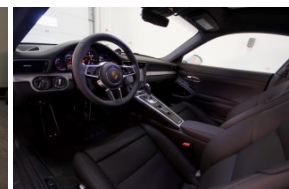

2019 Porsche 911 Carrera 4S 2-Door Coupe

Porsche of London

600 Oxford Street W.

London, N6H 1T9

1.519.601.1322

<http://porschelondon.com>

Vehicle Summary :

Price	\$162,545.56 + HST and Licensing CAD
Condition	new
Mileage	90 km
Exterior Colour	Carrara White Metallic
Interior Colour	Standard Interior in Black
Transmission	7-speed Porsche Doppelkupplung (PDK)
VIN (Vehicle Identification Number)	WP0AB2A97KS114768
Stock Number	19039

Additional Features :

- Porsche Logo & Model Designation Painted
- Metallic Paint
- Instrument Dials In Black
- Porsche Doppelkupplung (pdk)
- Adaptive Cruise Control Incl. Porsche Active Safe
- Lane Change Assist
- Steering Code For Rear Model Designation Painted
- Luggage Net In Passenger Footwell
- Smoking Package
- Electric Slide/tilt Sunroof In Glass
- Power Folding Exterior Mirrors
- Bose Surround Sound System
- Sport Chrono Package
- Side Skirts Painted
- Wheels Painted In Black (high Gloss)
- Led Headlights In Black Incl. Porsche Dynamic Light System Plus (pdl Plus) W/ P3e Or P3g
- Illuminated
- Tinted Taillights
- Fuel Cap With Aluminum Look Finish
- Interior Trim In Brushed Aluminum (i.c.w. Standard Interior)
- Power Sport Seats (14-way) W/ Memory Package
- Premium Package Plus W/ Power Sport Seats